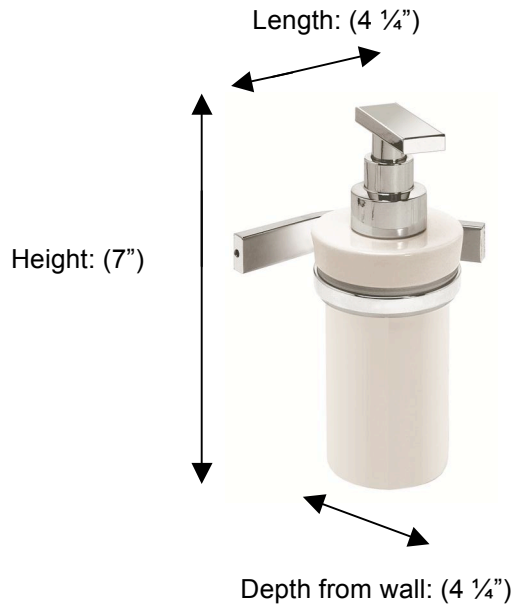

### PS231 Liquid Soap Dispenser

**Description:**  
Liquid Soap Dispenser

**Finishes:**

-  CR – Chrome
-  PV – Polished Brass
-  UB – Unlacquered Brass
-  NI – Polished Nickel
-  ES – Satin Nickel
-  GD – Gold

**Material:**

Brass  
Ceramic

**Method of Attachment:**

Direct to wall

**Country of Origin:**

Portugal

All Dimensions are approximate